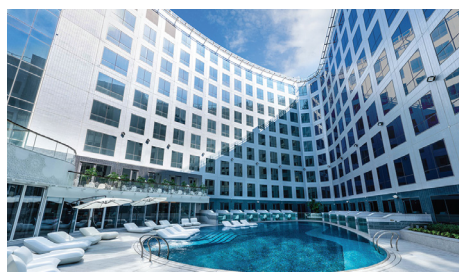

MEETING, BANQUET & EVENT FACILITIES

Regala Skycity Hotel is the perfect venue to celebrate your every occasion. The Regala Grand Ballroom and 2 Banquet Halls, Palladium and Emerald are equipped with state-of-the-art conferencing and audio-visual facilities boasting over 2,800 sqm of space and 6.7 m ceiling height. Our outdoor venues, the Terrace on the 5th and the Sky Deck, offer breathtaking views with excellent photo opportunities and space to cherish, socialize, network and inspire.