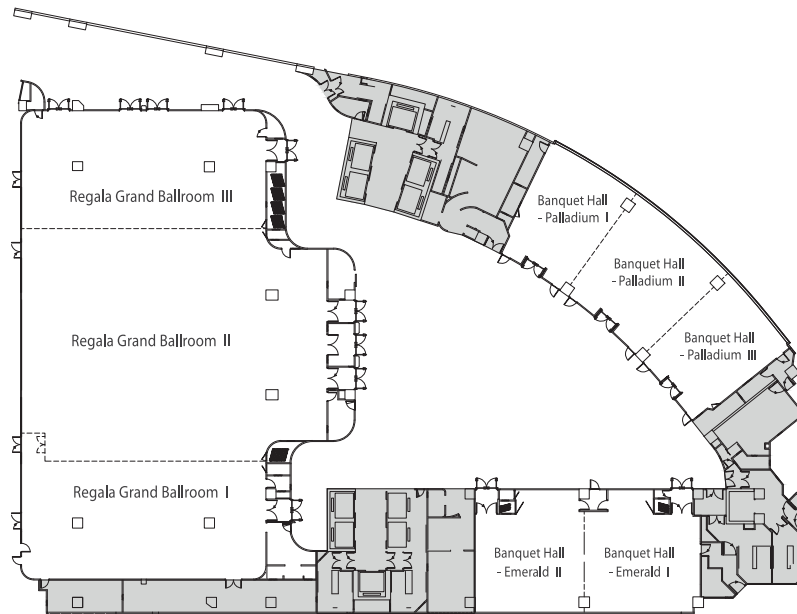

Regala Grand Ballroom (1/F)

Banquet Hall - Palladium (1/F)

Banquet Hall - Emerald (1/F)

Terrace on the 5th (5/F)

Sky Deck (Rooftop)

State-of-the-art Audio, Visual, and Lighting Equipments include:

- 6 built-in LED video walls of 4K resolution
- Ceiling mounted 10,000/20,000 lumen, 4K+ resolution DCP laser projectors with motorized elevator and projection screens
- Synchronized AV system interlinking Regala Grand Ballroom and 2 banquet halls
- 5G & Wi-Fi 6 broadband internet
- 55" interactive electronic panels
- Electronic flip boards
- In-wall VGA/HDMI interface panels
- Wireless HDMI streamer for versatile mobile devices presentation
- 4K Ultra HD PTZ video camera
- Motorized lighting bars with stage lighting and DMX control system
- High power professional grade moving head profile lighting

ROOM CAPACITY

Venue (with mobile stage)	Dimension (m)	Area (sq. m)	Height (m)	No. of LED TV wall	Theatre (pax)	Classroom (pax)	Chinese Banquet (pax)	Western Banquet (pax)	Cocktail Reception (pax)
Regala Grand Ballroom I - III	25.2 x 48.1	1,210	6.7	2	1,250	570	912	760	1,250
Regala Grand Ballroom I	25 x 12.1	302.5	6.7	1	130	36	156	130	130
Regala Grand Ballroom II	25.2 x 23.9	605	6.7	1	550	200	384	320	550
Regala Grand Ballroom III	25 x 12.1	302.5	6.7	-	130	36	156	130	130
Palladium Banquet Hall I - III	10 x 33	330	6.7	2	350	155	216	180	350
Palladium Banquet Hall I	10 x 10.5	105	6.7	1	70	30	60	50	70
Palladium Banquet Hall II	10 x 12	120	6.7	-	70	40	60	50	70
Palladium Banquet Hall III	10 x 10.5	105	6.7	1	70	30	60	50	70
Emerald Banquet Hall I - II	10.9 x 22	240	6.7	1	150	108	144	120	150
Emerald Banquet Hall I	10.9 x 11	120	6.7	1	60	30	60	50	60
Emerald Banquet Hall II	10.9 x 11	120	6.7	-	60	30	60	50	60